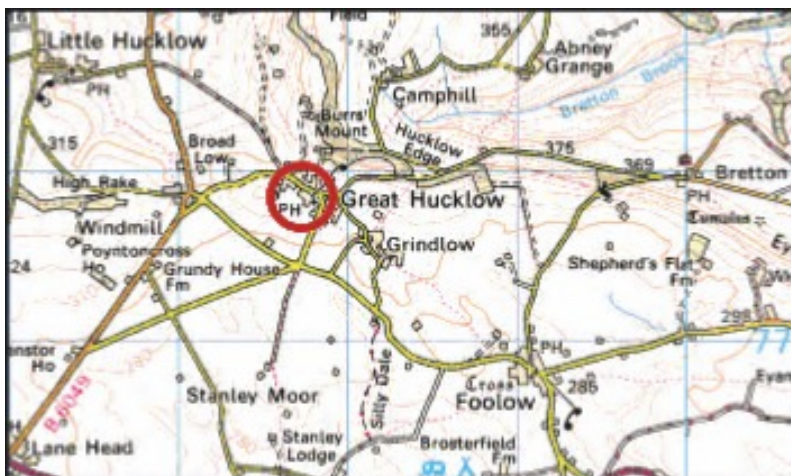

How to get to the Nightingale Centre

Centrally situated and accessible by private or public transport

BY CAR

Great Hucklow is situated just off the B6049, north of the A623 (Stockport to Chesterfield road), near Tideswell. From Chesterfield take the A619. From Manchester and Stockport take the A6. From Sheffield take the A625. For Sat Nav use SK17 8RH.